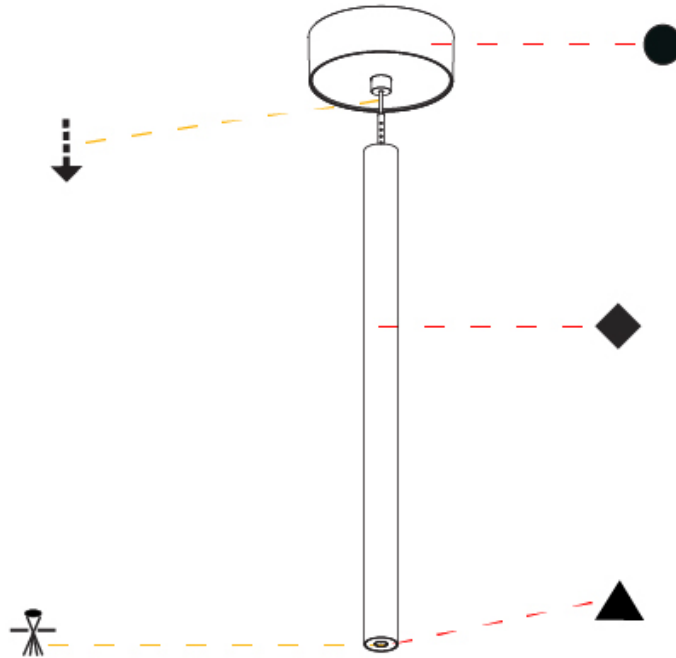

Shape: Cylinder
 Diameter (mm): 28
 Diameter (in): 1 1/8
 Height (mm): 450
 Height (in): 17 11/16
 Max. Overall Height (mm): 2450
 Max. Overall Height (in): 96 7/16
 Light Distribution: Downlight
 Weight (kg): 0.504
 Weight (lbs): 1.11
 Fixture Finish: [SSR / BKV / CWI / CRY / HAB / LAG / UFT / ITA / RUA / RUR / MIC / FTG / MYG / TWT / LOD / PUS / FRO / FUP / KIA / POP / BLS / SPG / MEY / GOH / GUM / CHC / COM / ABZ / JAG / OBR / MOS / ROR](#)
 Fixture Material: Aluminum
 Cable Details: [2000mm or 4000mm Black Cable](#)

OPTICAL

Optic°: [24 / 32 / 34 / 55 / 58](#)

RATINGS AND CERTIFICATIONS

Certified By: Certified for North American Standards
 IP rating: IP20

HANGOVER PLUG MONOPOINT SURFACE CANOPY SUSPENSION

A30846-

PROJECT
TYPE
SPECIFIER
QUANTITY
DATE