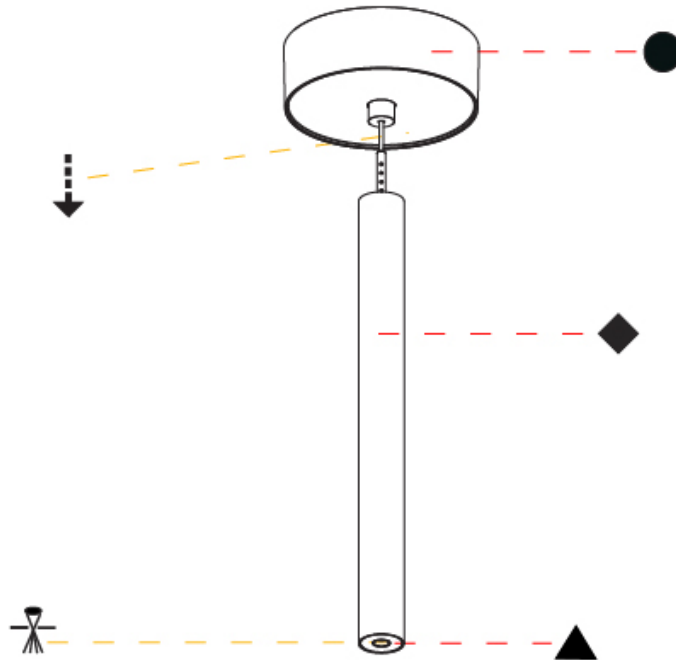

Shape: Cylinder
 Diameter (mm): 28
 Diameter (in): 1 1/8
 Height (mm): 300
 Height (in): 11 13/16
 Max. Overall Height (mm): 2300
 Max. Overall Height (in): 90 3/16
 Light Distribution: Downlight
 Weight (kg): 0.75
 Weight (lbs): 1.65
 Fixture Finish: [SSR / BKV / CWI / CRY / HAB / LAG / UFT / ITA / RUA / RUR / MIC / FTG / MYG / TWT / LOD / PUS / FRO / FUP / KIA / POP / BLS / SPG / MEY / GOH / GUM / CHC / COM / ABZ / JAG / OBR / MOS / ROR](#)
 Fixture Material: Aluminum
 Cable Details: [2000mm or 4000mm Black Cable](#)

OPTICAL

Optic°: [24 / 32 / 34 / 55 / 58](#)

RATINGS AND CERTIFICATIONS

Certified By: Certified for North American Standards
 IP rating: IP20

HANGOVER PLUG MONOPOINT SURFACE CANOPY SUSPENSION

A30845-

PROJECT
TYPE
SPECIFIER
QUANTITY
DATE

Shape: Cylinder
 Diameter (mm): 28
 Diameter (in): 1 1/8
 Height (mm): 450
 Height (in): 17 11/16
 Max. Overall Height (mm): 2450
 Max. Overall Height (in): 96 7/16
 Light Distribution: Downlight
 Weight (kg): 0.504
 Weight (lbs): 1.11
 Fixture Finish: [SSR / BKV / CWI / CRY / HAB / LAG / UFT / ITA / RUA / RUR / MIC / FTG / MYG / TWT / LOD / PUS / FRO / FUP / KIA / POP / BLS / SPG / MEY / GOH / GUM / CHC / COM / ABZ / JAG / OBR / MOS / ROR](#)
 Fixture Material: Aluminum
 Cable Details: [2000mm or 4000mm Black Cable](#)