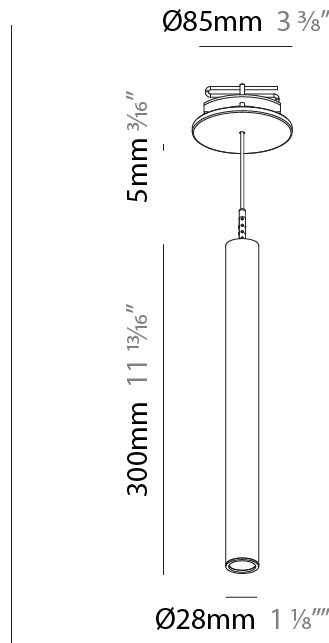

ELECTRICAL

Lamp Type: LED (Zhaga Standard)
Input Wattage (W): 6.6
Total Output Wattage (W): 6
Dimming: Tri-Mode (Non-Dimming and Phase Dimming (120Vac only) and 0-10V Dimming)
Driver Included: Yes
Driver Location: External
Driver Type: Constant Current - Universal
Driver Class: Class 2
Housing: ENCP3 w/Quick Connect
Input Voltage (V): 120 - 277
Constant Current (MA): 500

LED

Number of LEDs: 1
Color Temperature (°K): 2700 / 3000 / 4000
Max. Delivered Lumen (lm): 330 / 360 / 380
CRI: >90 CRI
Lamp Life (hrs): 50000
Upon Request: ***3500K available in minimum quantities (larger quantities upon request)

OPTICAL

Optic°: 24 / 32 / 58

RATINGS AND CERTIFICATIONS

Certified By: Certified for North American Standards

© 2024, T 1800-388-3382, F 416-247-9319, www.zaneen.com

Available for International specifications by adding 'INT' at the end of the existing Model #. For assistance on 'custom' specifications, contact zteam@zaneen.com. In a constant effort to supply the best product, we reserve the right to change specifications or materials without notice. The most recent specification sheets are found at zaneen.com