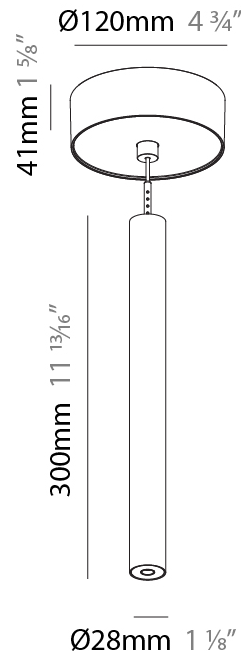

PHYSICAL

Shape: Cylinder
Diameter (mm): 28
Diameter (in): 1 1/8
Height (mm): 300
Height (in): 11 13/16
Max. Overall Height (mm): 2300
Max. Overall Height (in): 90 3/16
Light Distribution: Downlight
Weight (kg): 0.75
Weight (lbs): 1.65
Fixture Finish: [SSR / BKV / CWI / CRY / HAB / LAG / UFT / ITA / RUA / RUR / MIC / FTG / MYG / TWT / LOD / PUS / FRO / FUP / KIA / POP / BLS / SPG / MEY / GOH / GUM / CHC / COM / ABZ / JAG / OBR / MOS / ROR](#)
Fixture Material: Aluminum
Cable Details: [2000mm or 4000mm Black Cable](#)

ELECTRICAL

Lamp Type: LED (Zhaga Standard)
Input Wattage (W): 6.6
Total Output Wattage (W): 6
Dimming: Tri-Mode (Non-Dimming and Phase Dimming (120Vac only) and 0-10V Dimming)
Driver Included: Yes
Driver Location: External
Driver Type: Integral LED Driver - Universal
Driver Class: Class 2
Housing: ENCP3 w/quick connect
Input Voltage (V): 120 - 277
Constant Current (MA): 500

LED

Number of LEDs: 1
Color Temperature (°K): [2700 / 3000 / 4000](#)
Max. Delivered Lumen (lm): 330 / 360 / 380
CRI: >90 CRI
Efficiency (%): 86
Lamp Life (hrs): 50000
Upon Request: ***3500K available in minimum quantities (larger quantities upon request)

OPTICAL

Optic°: [24 / 32 / 34 / 55 / 58](#)

RATINGS AND CERTIFICATIONS

Certified By: Certified for North American Standards
IP rating: IP20